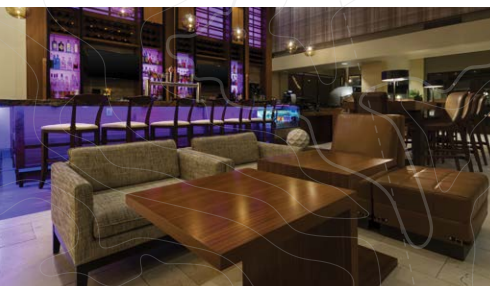

## FEATURES AND SERVICES

- 100% Renovated
- Wireless Internet access throughout hotel
- Heated outdoor pool and sun deck
- State-of-the-art Fitness Center featuring cardiovascular equipment, weight/resistance training equipment and locker room
- Over 12,000 Sq ft of flexible meeting and conference space for small and intimate gatherings to grand galas. Enjoy access to our team of on-site meeting planners and caterers
- On-site 24-hour Business Center
- On-site guest laundry and available dry cleaning services
- On-site gift shop with last minute essentials
- Complimentary on-site parking and Hertz Car Rental Center
- On-site Tesla charging station
- Earn Marriott Rewards points with your stay
- Convenient location off of Highway 101 for easy access to area businesses, wineries and attractions

## DINING

- Innovative recipes pair with the bounty of the Santa Ynez Valley at our NEW, on-site 555 Bar & Lounge. Enjoy lunch, dinner and evening drinks featuring local produce, house-made ingredients and a selection of award winning Pinot Nior and Chardonnay from local vintners. Join us for Happy Hour specials available 4pm-6pm daily.
- Start the morning off right with delicious breakfast options at our on-site Starting Gate Restaurant
- In-room and poolside dining available from 555 Bar & Lounge
- Relax and enjoy a truly authentic taste of the Santa Ynez Valley with easy access to over 80 area vineyards and wine tours or explore traditional Danish bakeries, restaurants and beer gardens in nearby Solvang.