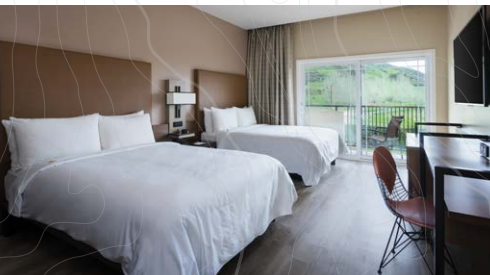

FEATURES AND SERVICES

- 100% Renovated
- Wireless Internet access throughout hotel
- Heated outdoor pool and sun deck
- State-of-the-art Fitness Center featuring cardiovascular equipment, weight/resistance training equipment and locker room
- Over 12,000 Sq ft of flexible meeting and conference space for small and intimate gatherings to grand galas. Enjoy access to our team of on-site meeting planners and caterers
- On-site 24-hour Business Center
- On-site guest laundry and available dry cleaning services
- On-site gift shop with last minute essentials
- Complimentary on-site parking and Hertz Car Rental Center
- On-site Tesla charging station
- Earn Marriott Rewards points with your stay
- Convenient location off of Highway 101 for easy access to area businesses, wineries and attractions